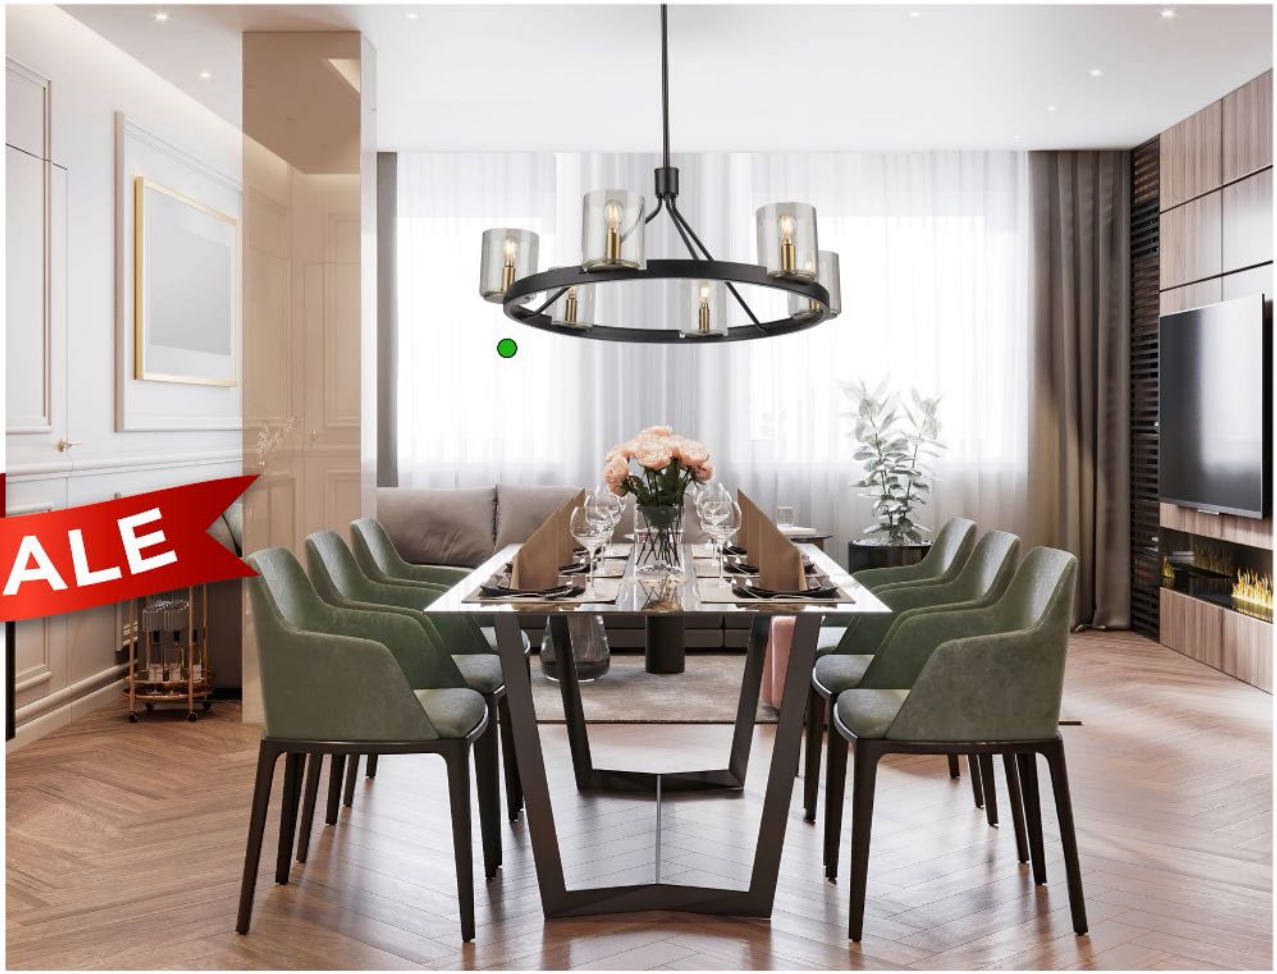

*Cheshire*

Available "Brushed Brass & Black"  
 or "Nickel & Black"

AC11746BB  
 30"D. x 25.5"BH.  
**\$369**

AC11746NB  
 30"D. x 25.5"BH.  
**\$369**

*Salinas*  
Brushed Brass

AC11820BB  
5"D. x 13"H. x 7"EXT.  
\$64

AC11826BB  
29"D. x 11"BH.  
\$329

**SALE**

Designed by Kevin Kraemer

AC11825BB  
45"L. x 5"W. x 4.25"BH. \$289

AC6741BB  
24"D. x 24"BH.  
\$399

AC6745BB  
15"D. x 17"H.  
\$289

Brushed Brass & Black

AC6740BB  
17"D. x 17"BH.  
\$336