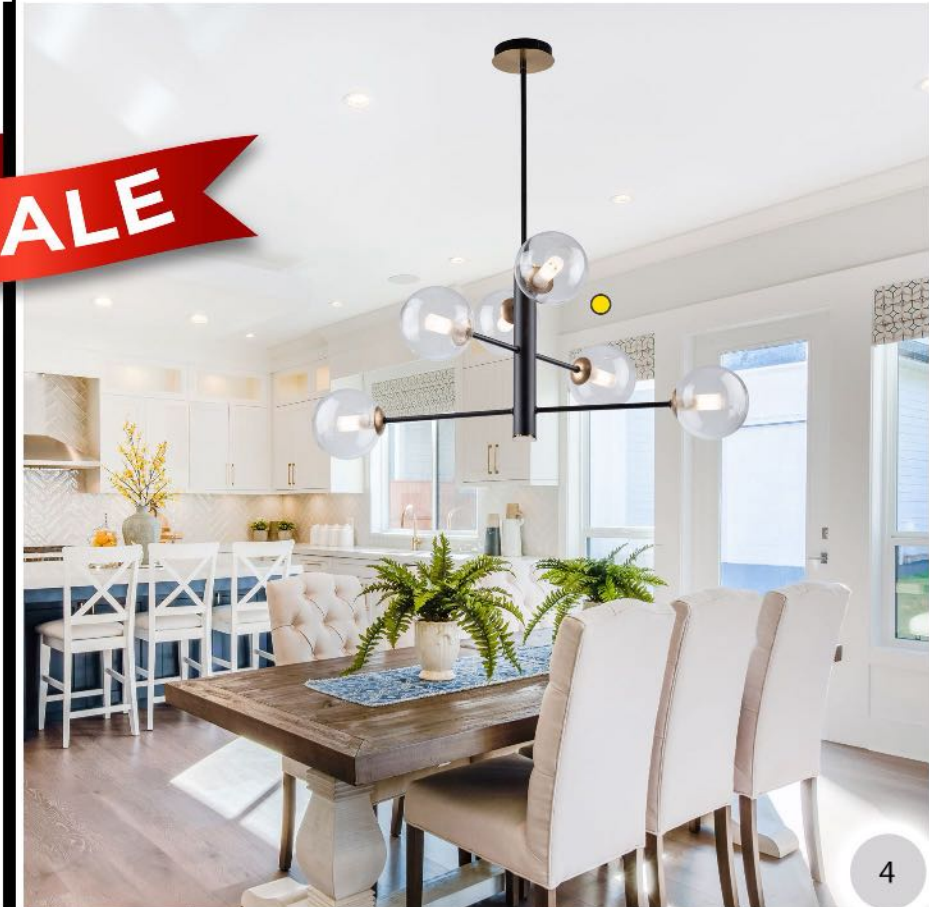

Aurelia

Perris

Bridgetown

SALE