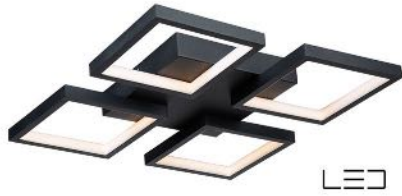

● IN SCENE - AC6662BK | 20"D. x 20"BH. $299

LED

AC7629BK
18.5"L. x 18.5"W. x 2.5"H.
(Semi Flush)
$298

Graymar