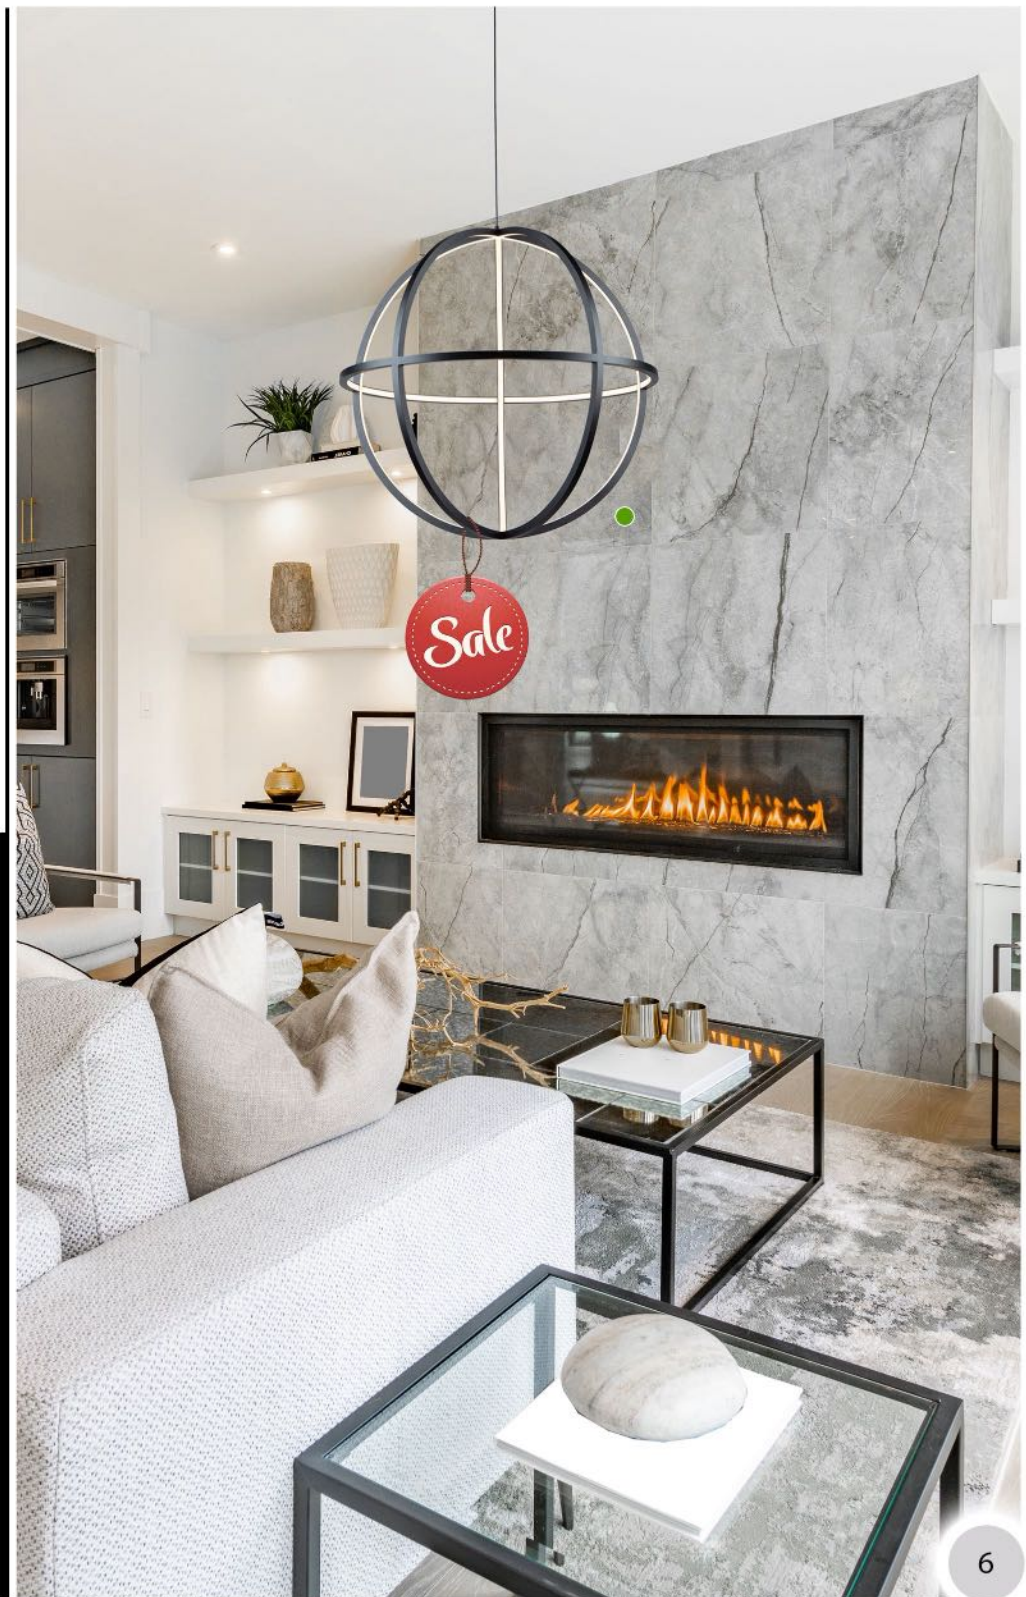

# FASHION HOME LIGHTING SALE

**Manhattan**  
**Lighting Design**

AC11745BB, NB  
 40"L. x 4.75"W. x 11"BH. **\$399**

AC11741NB, BB  
 12"L. 8.25"W.  
 x 12.25"BH.  
**\$179**

AC11743NB, BB  
 12"L. x 8.25"W. x 13.5"H.  
**\$169**

AC11826BB  
29"D. x 11"BH.  
\$329

**SALE**

Designed by Kevin Kraemer

AC11825BB  
45"L. x 5"W. x 4.25"BH. \$289

AC6741BB  
24"D. x 24"BH.  
\$399

AC6745BB  
15"D. x 17"H.  
\$289

Brushed Brass & Black

AC6740BB  
17"D. x 17"BH.  
\$336

*Celestial*

LED

AC7628BK  
28"L. x 16.25"W. x 28"BH. **\$329**

LED

AC6661BK  
13.75"D. x 13.75"BH. **\$169**

● IN SCENE - SC13191BK | 8"D. \$124

**SALE**

*Henley*  
Ombre Glass