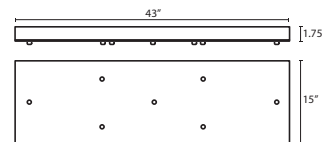

T27V 7 LIGHT BAR CANOPY

- Suitable for sloped ceilings
- Bronze or Satin Nickel
- 14" Dia. shades MAX, with staggered heights

HOW TO ORDER A MULTILIGHT FIXTURE

Order your canopy with the selected 12V multi light pendants (indicated by "X" prefix) for the complete fixture:

Example: 1x T23XL-SN (3 Light Large Round Canopy)

1x X-NEWTON6MW-SN (Newton Pendant in Milky White)

1x X-NEWTON6MW-SN (Newton Pendant in Milky White)

1x X-NEWTON6MW-SN (Newton Pendant in Milky White)

CORD LENGTH OPTIONS:

15Ft. CORD LENGTH:

For longer 15' cord, add an "L" to the end of the item number, i.e. 1XP-174352-SNL.