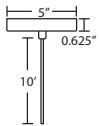

- Suitable for use on sloped ceilings
- 1x electronic 60W dimmable 120V transformer, fits partially in junction box
- Installs to standard 4" octagonal junction box
- Bronze or Satin Nickel metal finishes

X 1 LIGHT PENDANT FOR MULTI-PORT CANOPIES

- Suitable for use on sloped ceilings
- 1x electronic 60W dimmable 120V transformer, fits partially in junction box
- Installs to standard 4" octagonal junction box
- Bronze or Satin Nickel metal finishes