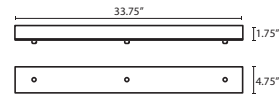

T23V 3 LIGHT BAR CANOPY

- Suitable for sloped ceilings
- Bronze or Satin Nickel
- 20" Dia. shades MAX, with staggered heights