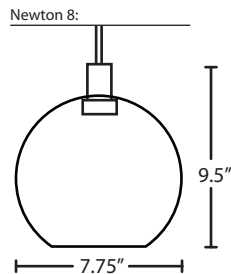

Project Information:

For ordering information, see next page

All dimensions provided are nominal.
Allowance must be made for dimensional tolerance in handcrafted glasses.

REV 5/19