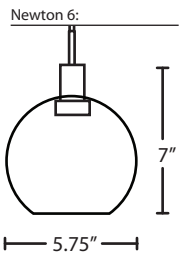

Project Information:

For ordering information, see next page

All dimensions provided are nominal.
Allowance must be made for dimensional tolerance in handcrafted glasses.

REV 5/19