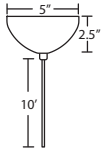

FIXED PENDANT OPTIONS:

1XC 1 LIGHT PENDANT, DOME CANOPY

NO CORD CUTTING REQUIRED

- Suitable for use on sloped ceilings
- 1x electronic 60W dimmable 120V transformer
- Installs to standard 4" octagonal junction box
- Bronze or Satin Nickel metal finishes

1XT 1 LIGHT PENDANT, FLAT CANOPY