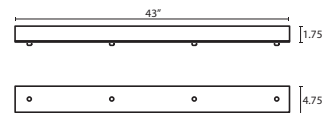

T24V 4 LIGHT BAR CANOPY

- Suitable for sloped ceilings
- Bronze or Satin Nickel
- 20" Dia. shades MAX, with staggered heights