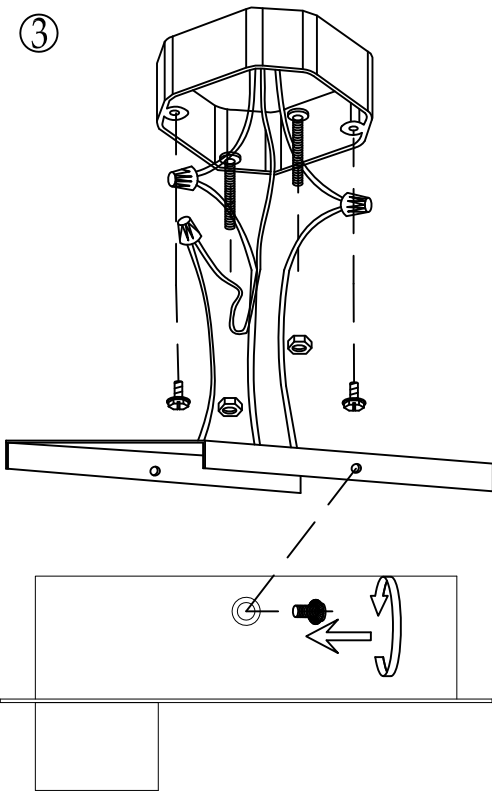

①

40011PC
1 x Max. 5W / LED

②

③

④

ATTENTION!!!!
Dimmer Recommended
Brand:LUTRON
Parts No.:SKYLARK SELV-300P