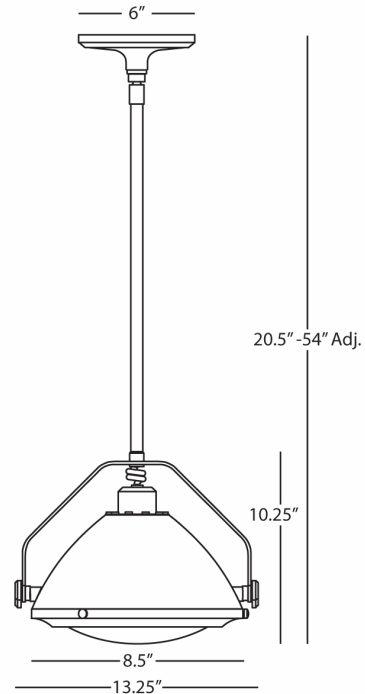

APOLLO

1582

Small Pendant

1-60W Max.

Bulb Type: A

Direct Wire

Antique Brass Finish w/

Matte Black Painted Accents

Metal Shade w/ Frosted Glass Diffuser

Susp. Hardware: 3 pcs. 5/8" X 12"

& 1 pc. 5/8" X 6" Extension Rods

FINISH OPTION:

S1582 - Polished Nickel w/

Charcoal Gray Accents

**** Available for Quick SHIP ****