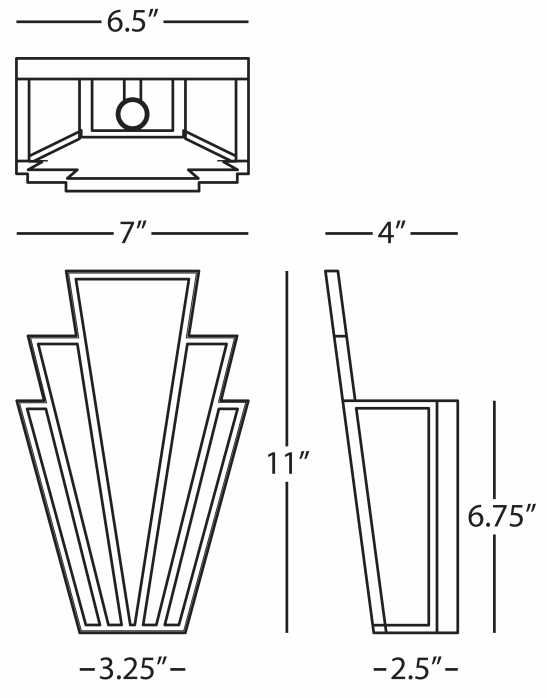

EMPIRE

228

Wall Sconce

1-60W Max.

Bulb Type: B, Candelabra Base

Direct Wire Only

Modern Brass Finish

White Glass Shade Panels

ADA Compliant

FINISH OPTION:

S228 - Antique Silver

** Available for Quick SHIP **