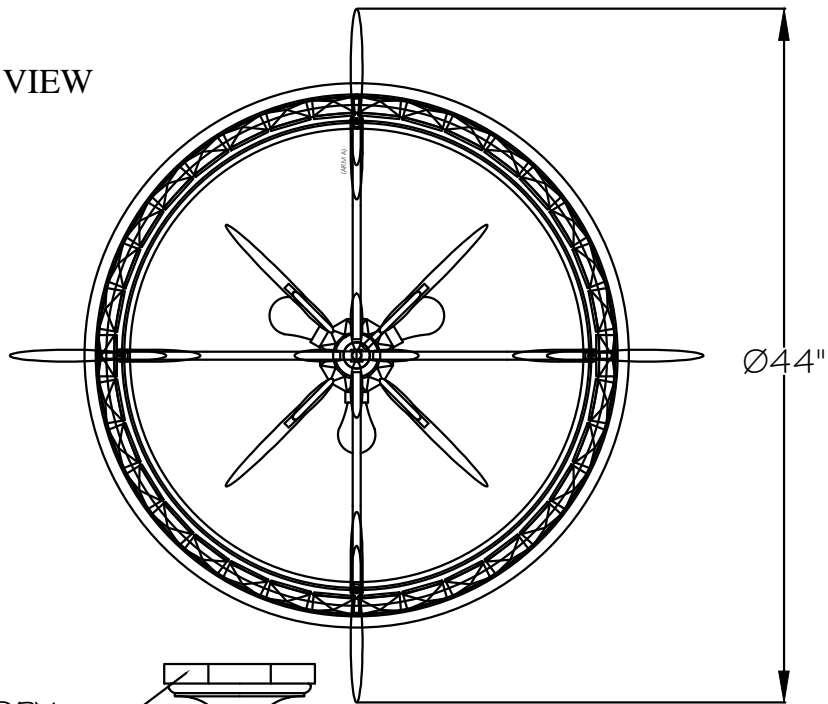

CUSTOMER REFERENCE DRAWING

TOP VIEW

CANOPY
 Ø 7" X 9½" H.

FRONT VIEW

STYLE CONFIGURATIONS:

-ST SILVER

762740 GOLD

-SF4 SILVER