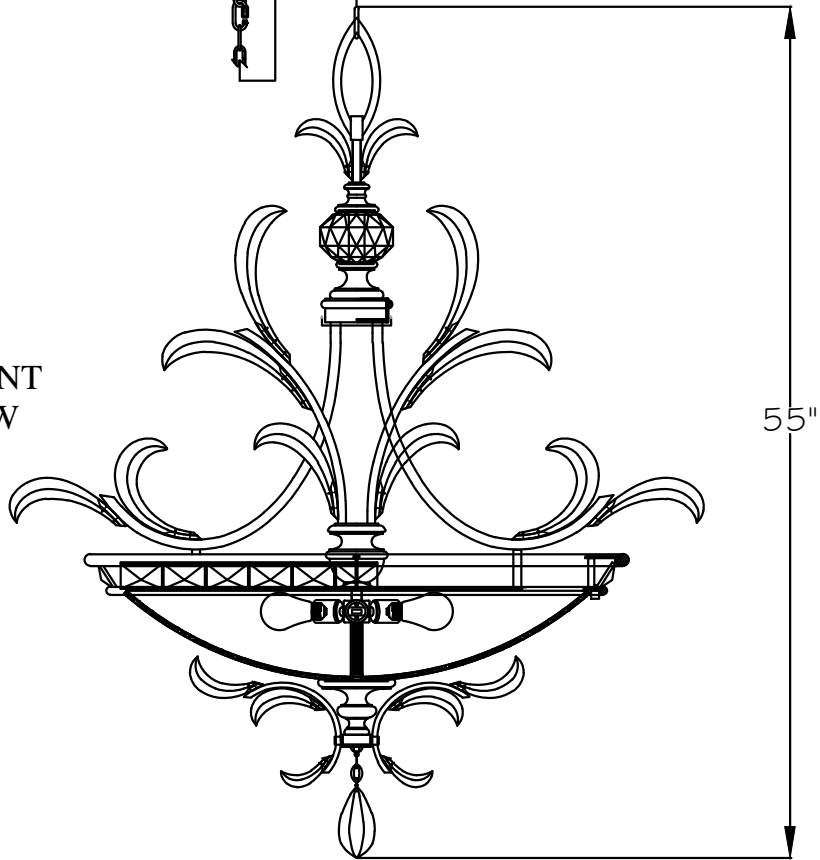

CUSTOMER REFERENCE DRAWING

TOP VIEW

CANOPY
 Ø 7" X 9½" H.

FRONT VIEW

STYLE CONFIGURATIONS:

-ST SILVER

762740 GOLD

-SF4 SILVER